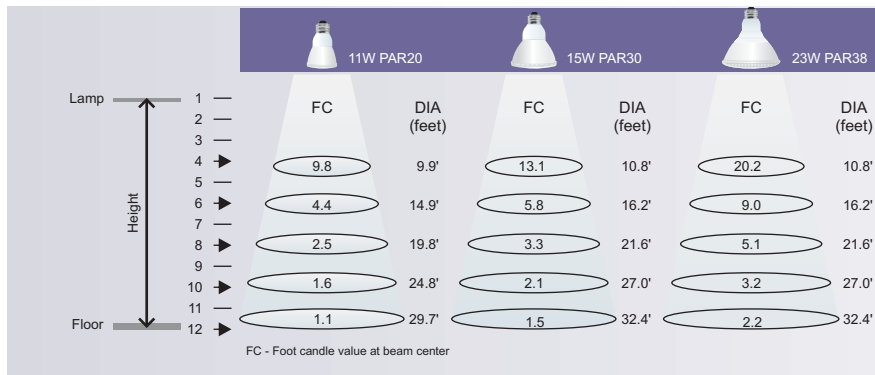

PAR REFLECTOR INDOOR/OUTDOOR CFL

PAR20 / PAR30 / PAR38 Outdoor / Indoor Reflector CFL Hard Glass

Nominal Wattage	Overdrive Model #	Item Description & CCT	Initial Lumen	Average Rated Life (Hrs.)	Diameter (Inches/mm)	Length/ (Inches/mm)	Pack Master	Item #
11	11WODPAR20	11W PAR20 Reflector- CFL-Soft White	380	10,000	2.5 / 63	3.9 / 98	12	071
11	11WODPAR20/41K	11W PAR20 Reflector- CFL-Cool White	380	10,000	2.5 / 63	3.9 / 98	12	155
11	11WODPAR20/50K	11W PAR20 Reflector- CFL-Natural DL	380	10,000	2.5 / 63	3.9 / 98	12	089
15	● 15WODPAR30	15W PAR30 Reflector- CFL-Soft White	700	10,000	3.7 / 95	4.6 / 117	12	072
15	● 15WODPAR30/41K	15W PAR30 Reflector- CFL-Cool White	700	10,000	3.7 / 95	4.6 / 117	12	156
15	15WODPAR30/50K	15W PAR30 Reflector- CFL-Natural DL	700	10,000	3.7 / 95	4.6 / 117	12	091
23	23WODPAR38	23W PAR38 Reflector- CFL-Soft White	1,100	10,000	4.8 / 121	5.0 / 128	12	073
23	● 23WODPAR38/41K	23W PAR38 Reflector- CFL-Cool White	1,100	10,000	4.8 / 121	5.0 / 128	12	144
23	23WODPAR38/50K	23W PAR38 Reflector- CFL-Natural DL	1,100	10,000	4.8 / 121	5.0 / 128	12	087

Applications

PENDANT FIXTURES

RECESSED CANS

TRACK LIGHTING

Features

- 10,000 hour average rated life reduces relamping & related costs
- Rare earth tri-phosphor with 80 plus CRI for better performance
- High Luminous Efficacy
- 75% Lower Power Consumption over incandescent bulbs
- Available in various color temperature
- Compact in Size and fits most applications

Notes

- Not Dimmable
- Available in other color temperature also (upon request)
- Dimension with + 0.1 inch tolerance
- 23W ODPAR38 Model same size as Halogen PAR 38
- Use is not recommended when exposed to weather, outdoor usage requires an enclosed fixture
- Base up operator for outdoor fixture